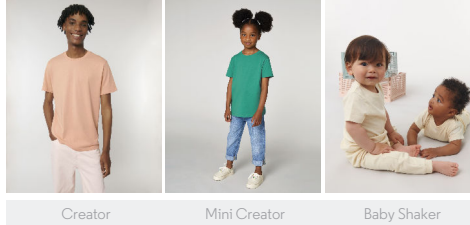

BABY T-SHIRTS  
**STTB918 - BABY CREATOR**

**The iconic babies' t-shirt**

Medium Fit

- Set-in sleeve
- 1x1 rib at neck collar
- Inside back neck tape in self fabric
- Shoulder placket with 1 snap in matching body colour and 1 hidden snap for easy dressing
- Sleeve hem and bottom hem with narrow double needle topstitch

Combo options

WHITES

COLORS

ESSENTIAL

HEATHERS

Shell : Single Jersey, 100% Cotton - Organic Ring Spun Combed, Fabric washed , 155 GSM

Printing Specifications

For suitable print techniques, please download our printing guide