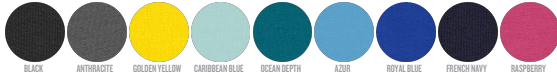

DAMEN TANKTOP

STTWO13 - STELLA DREAMER

Enganliegendes Damen-Tanktop

Enganliegende Passform

- Ohne Ärmel
- 1x1 Rippstrick-Einfassung an Halsausschnitt und Ärmelansätzen, schmale Doppelabsteppung
- Abgesetztes Nackenband
- Schmale Doppelabsteppung am unterem Saum

Combo options

WHITES

COLORS

ESSENTIAL HEATHERS

SPECIAL

HEATHERS

Shell : Singlejersey , 100% gekämmte ringgesponnene Bio-Baumwolle , Vorgewaschen , 120 GSM

Printing Specifications

Eignet sich für alle Drucktechniken. Mehr Informationen finden Sie auf unserer Website.

Certifications & memberships

Wash Instructions

Mit ähnlichen Farben waschen, Aufdruck nicht bügeln, auf links waschen und bügeln.